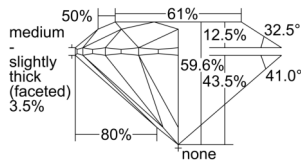

GIA®

FACSIMILE

GIA REPORT 3505286566

Verify this report at GIA.edu

GIA NATURAL DIAMOND DOSSIER®

August 28, 2024
GIA Report Number 3505286566
Shape and Cutting Style ..... Round Brilliant
Measurements ..... 6.05 - 6.07 x 3.61 mm

GRADING RESULTS

Carat Weight ..... 0.81 carat
Color Grade ..... G
Clarity Grade VS2
Cut Grade ..... Excellent

ADDITIONAL GRADING INFORMATION

Polish ..... Excellent
Symmetry ..... Excellent
Fluorescence ..... None
Clarity Characteristics ..... Crystal, Cloud
Inscription(s): GIA 3505286566

PROPORTIONS

Profile to actual proportions

GRADING SCALES

GIA COLOR SCALE	GIA CLARITY SCALE	GIA CUT SCALE
D	FLAWLESS	EXCELLENT
E	FLAWLESS	
F	INTERNALLY FLAWLESS	VERY GOOD
G	FLAWLESS	
H	VVS₁	GOOD
I	VVS₂	
J	VS₁	FAIR
K	VS₂	
L	SI₁	POOR
M	SI₂	
N	I₁	
O	I₂	
P	I₃	
Q		
R		
S		
T		
U		
V		
W		
X		
Y		
Z