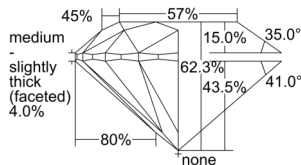

GIA®

FACSIMILE

GIA REPORT 3505287449

Verify this report at GIA.edu

GIA NATURAL DIAMOND DOSSIER®

August 28, 2024
GIA Report Number 3505287449
Shape and Cutting Style ..... Round Brilliant
Measurements ..... 5.12 - 5.16 x 3.20 mm

GRADING RESULTS

Carat Weight ..... 0.52 carat
Color Grade ..... D
Clarity Grade VVS1
Cut Grade ..... Excellent

ADDITIONAL GRADING INFORMATION

Polish ..... Excellent
Symmetry ..... Excellent
Fluorescence ..... None
Clarity Characteristics ..... Pinpoint
Inscription(s): GIA 3505287449

PROPORTIONS

Profile to actual proportions

GRADING SCALES

GIA COLOR SCALE	GIA CLARITY SCALE	GIA CUT SCALE	
D	FLAWLESS	EXCELLENT	
E	INTERNALLY FLAWLESS		
F		VVS₁	VERY GOOD
G	VVS₂		
H	VS₁	GOOD	
I	VS₂		
J	SI₁	FAIR	
K	SI₂		
L	I₁	POOR	
M			
N	I₂		
O			
P	I₃		
Q			
R			
S			
T			
U			
V			
W			
X			
Y			
Z