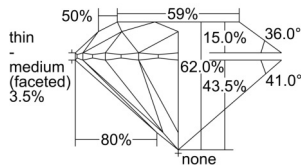

GIA®

FACSIMILE

GIA REPORT 3505288901

Verify this report at GIA.edu

GIA NATURAL DIAMOND DOSSIER®

August 27, 2024
GIA Report Number 3505288901
Shape and Cutting Style ..... Round Brilliant
Measurements ..... 5.47 - 5.51 x 3.41 mm

GRADING RESULTS

Carat Weight ..... 0.63 carat
Color Grade ..... H
Clarity Grade VVS2
Cut Grade ..... Excellent

ADDITIONAL GRADING INFORMATION

Polish ..... Excellent
Symmetry ..... Excellent
Fluorescence ..... None
Clarity Characteristics ..... Pinpoint
Inscription(s): GIA 3505288901

PROPORTIONS

Profile to actual proportions

GRADING SCALES

GIA COLOR SCALE	GIA CLARITY SCALE	GIA CUT SCALE	
COLOURLESS D	FLAWLESS	EXCELLENT	
E	INTERNALLY FLAWLESS		
F		VVS₁	VERY GOOD
G	VVS₂		
H	VS₁	GOOD	
I	VS₂		
J	SI₁	FAIR	
K	SI₂		
L	I₁	POOR	
M	I₂		
N	I₃		
O			
P			
Q			
R			
S			
T			
U			
V			
W			
X			
Y			
Z