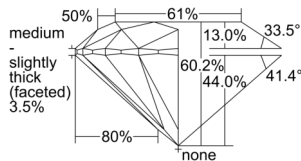

GIA®

FACSIMILE

GIA REPORT 3505288943

Verify this report at GIA.edu

GIA NATURAL DIAMOND DOSSIER®

August 27, 2024
GIA Report Number 3505288943
Shape and Cutting Style ..... Round Brilliant
Measurements ..... 4.89 - 4.90 x 2.95 mm

GRADING RESULTS

Carat Weight ..... 0.43 carat
Color Grade ..... D
Clarity Grade VS2
Cut Grade ..... Excellent

ADDITIONAL GRADING INFORMATION

Polish ..... Excellent
Symmetry ..... Excellent
Fluorescence ..... None
Clarity Characteristics ..... Crystal
Inscription(s): GIA 3505288943

PROPORTIONS

Profile to actual proportions

GRADING SCALES

GIA COLOR SCALE	GIA CLARITY SCALE	GIA CUT SCALE	
D	FLAWLESS	EXCELLENT	
E	INTERNALLY FLAWLESS		
F		VVS₁	VERY GOOD
G	VVS₂		
H	VS₁	GOOD	
I	VS₂		
J	SI₁	FAIR	
K	SI₂		
L	I₁	POOR	
M	I₂		
N	I₃		
O