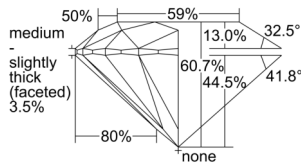

GIA®

FACSIMILE

GIA REPORT 3505292486

Verify this report at GIA.edu

GIA NATURAL DIAMOND DOSSIER®

August 28, 2024
GIA Report Number 3505292486
Shape and Cutting Style ..... Round Brilliant
Measurements ..... 5.79 - 5.83 x 3.53 mm

GRADING RESULTS

Carat Weight ..... 0.72 carat
Color Grade ..... E
Clarity Grade VVS2
Cut Grade ..... Excellent

ADDITIONAL GRADING INFORMATION

Polish ..... Excellent
Symmetry ..... Excellent
Fluorescence ..... None
Clarity Characteristics..... Pinpoint, Cloud, Internal Graining
Inspection(s): GIA 3505292486

PROPORTIONS

Profile to actual proportions

GRADING SCALES

GIA COLOR SCALE	GIA CLARITY SCALE	GIA CUT SCALE	
D	FLAWLESS	EXCELLENT	
E	INTERNALLY FLAWLESS		
F		VVS₁	VERY GOOD
G	VVS₂		
H	VS₁	GOOD	
I	VS₂		
J	SI₁	FAIR	
K	SI₂		
L	I₁	POOR	
M	I₂		
N	I₃		
O			
P			
Q			
R			
S			
T			
U			
V			
W			
X			
Y			
Z