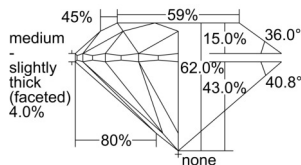

GIA®

FACSIMILE

GIA REPORT 3505298324

Verify this report at GIA.edu

GIA NATURAL DIAMOND DOSSIER®

September 02, 2024
GIA Report Number 3505298324
Shape and Cutting Style ..... Round Brilliant
Measurements ..... 5.86 - 5.88 x 3.64 mm

GRADING RESULTS

Carat Weight ..... 0.78 carat
Color Grade ..... E
Clarity Grade VS2
Cut Grade ..... Excellent

ADDITIONAL GRADING INFORMATION

Polish ..... Excellent
Symmetry ..... Excellent
Fluorescence ..... Medium Blue
Clarity Characteristics ..... Crystal
Inscription(s): GIA 3505298324

PROPORTIONS

Profile to actual proportions

GRADING SCALES

GIA COLOR SCALE	GIA CLARITY SCALE	GIA CUT SCALE	
D	FLAWLESS	EXCELLENT	
E	INTERNALLY FLAWLESS		
F		VVS₁	VERY GOOD
G	VVS₂		
H	VS₁	GOOD	
I	VS₂		
J	SI₁	FAIR	
K	SI₂		
L	I₁	POOR	
M	I₂		
N	I₃		
O			
P			
Q			
R			
S			
T			
U			
V			
W			
X			
Y			
Z