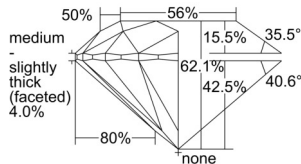

GIA®

FACSIMILE

GIA REPORT 3505299280

Verify this report at GIA.edu

GIA NATURAL DIAMOND DOSSIER®

August 28, 2024
GIA Report Number 3505299280
Shape and Cutting Style ..... Round Brilliant
Measurements ..... 4.50 - 4.52 x 2.80 mm

GRADING RESULTS

Carat Weight ..... 0.35 carat
Color Grade ..... G
Clarity Grade VS2
Cut Grade ..... Excellent

ADDITIONAL GRADING INFORMATION

Polish ..... Excellent
Symmetry ..... Excellent
Fluorescence ..... None
Clarity Characteristics ..... Cloud, Crystal
Inscription(s): GIA 3505299280

PROPORTIONS

GRADING SCALES

GIA COLOR SCALE	GIA CLARITY SCALE	GIA CUT SCALE	
D	FLAWLESS	EXCELLENT	
E	INTERNALLY FLAWLESS		
F		VVS₁	VERY GOOD
G	VVS₂		
H	VS₁	GOOD	
I	VS₂		
J	SI₁	FAIR	
K	SI₂		
L	I₁	POOR	
M	I₂		
N	I₃		
O			
P			
Q			
R			
S			
T			
U			
V			
W			
X			
Y			
Z