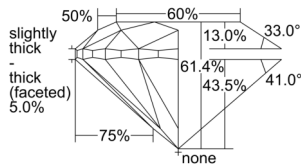

GIA®

FACSIMILE

GIA REPORT 3505301273

Verify this report at GIA.edu

GIA NATURAL DIAMOND DOSSIER®

August 30, 2024
GIA Report Number 3505301273
Shape and Cutting Style ..... Round Brilliant
Measurements ..... 5.05 - 5.07 x 3.11 mm

GRADING RESULTS

Carat Weight ..... 0.50 carat
Color Grade ..... D
Clarity Grade S11
Cut Grade ..... Very Good

ADDITIONAL GRADING INFORMATION

Polish ..... Excellent
Symmetry ..... Excellent
Fluorescence ..... None
Clarity Characteristics ..... Crystal
Inscription(s): GIA 3505301273

PROPORTIONS

Profile to actual proportions

GRADING SCALES

GIA COLOR SCALE	GIA CLARITY SCALE	GIA CUT SCALE	
D	FLAWLESS	EXCELLENT	
E	INTERNALLY FLAWLESS		
F		VVS₁	VERY GOOD
G	VVS₂		
H	VS₁	GOOD	
I	VS₂		
J	S1₁	FAIR	
K	S1₂		
L	I₁	POOR	
M	I₂		
N	I₃		
O			
P			
Q			
R			
S			
T			
U			
V			
W			
X			
Y			
Z