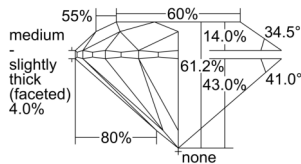

GIA®

FACSIMILE

GIA REPORT 3505302946

Verify this report at GIA.edu

GIA NATURAL DIAMOND DOSSIER®

August 28, 2024
GIA Report Number 3505302946
Shape and Cutting Style ..... Round Brilliant
Measurements ..... 4.54 - 4.55 x 2.78 mm

GRADING RESULTS

Carat Weight ..... 0.35 carat
Color Grade ..... G
Clarity Grade SI2
Cut Grade ..... Excellent

ADDITIONAL GRADING INFORMATION

Polish ..... Excellent
Symmetry ..... Excellent
Fluorescence ..... None
Clarity Characteristics ..... Cloud
Inscription(s): GIA 3505302946

PROPORTIONS

Profile to actual proportions

GRADING SCALES

GIA COLOR SCALE	GIA CLARITY SCALE	GIA CUT SCALE	
D	FLAWLESS	EXCELLENT	
E	INTERNALLY FLAWLESS		
F		VVS₁	VERY GOOD
G	VVS₂		
H	VS₁	GOOD	
I	VS₂		
J	SI₁	FAIR	
K	SI₂		
L	I₁	POOR	
M	I₂		
N	I₃		
O			
P			
Q			
R			
S			
T			
U			
V			
W			
X			
Y			
Z