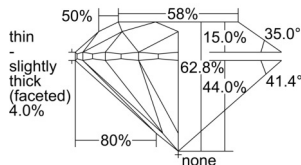

GIA®

FACSIMILE

GIA REPORT 3505303191

Verify this report at GIA.edu

GIA NATURAL DIAMOND DOSSIER®

August 28, 2024
GIA Report Number 3505303191
Shape and Cutting Style ..... Round Brilliant
Measurements ..... 4.25 - 4.27 x 2.68 mm

GRADING RESULTS

Carat Weight ..... 0.30 carat
Color Grade ..... E
Clarity Grade S11
Cut Grade ..... Excellent

ADDITIONAL GRADING INFORMATION

Polish ..... Excellent
Symmetry ..... Excellent
Fluorescence ..... None
Clarity Characteristics..... Cloud, Crystal, Feather
Inscription(s): GIA 3505303191

PROPORTIONS

Profile to actual proportions

GRADING SCALES

GIA COLOR SCALE	GIA CLARITY SCALE	GIA CUT SCALE	
D	FLAWLESS	EXCELLENT	
E	INTERNALLY FLAWLESS		
F		VVS₁	VERY GOOD
G	VVS₂		
H	VS₁	GOOD	
I	VS₂		
J	S1₁	FAIR	
K	S1₂		
L	I₁	POOR	
M	I₂		
N	I₃		
O			
P			
Q			
R			
S			
T			
U			
V			
W			
X			
Y			
Z