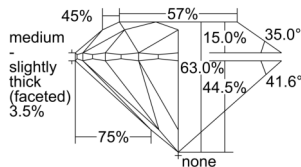

GIA®

FACSIMILE

GIA REPORT 3505309532

Verify this report at GIA.edu

GIA NATURAL DIAMOND DOSSIER®

August 28, 2024
GIA Report Number 3505309532
Shape and Cutting Style ..... Round Brilliant
Measurements ..... 5.36 - 5.39 x 3.38 mm

GRADING RESULTS

Carat Weight ..... 0.60 carat
Color Grade ..... F
Clarity Grade VS1
Cut Grade ..... Excellent

ADDITIONAL GRADING INFORMATION

Polish ..... Excellent
Symmetry ..... Excellent
Fluorescence ..... Medium Blue
Clarity Characteristics..... Cloud, Crystal, Pinpoint
Inscription(s): GIA 3505309532

PROPORTIONS

Profile to actual proportions