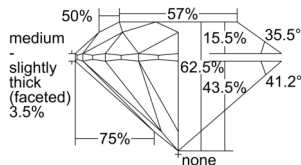

GIA®

FACSIMILE

GIA REPORT 3505314639

Verify this report at GIA.edu

GIA NATURAL DIAMOND DOSSIER®

August 30, 2024
GIA Report Number 3505314639
Shape and Cutting Style ..... Round Brilliant
Measurements ..... 4.31 - 4.33 x 2.70 mm

GRADING RESULTS

Carat Weight ..... 0.31 carat
Color Grade ..... F
Clarity Grade VS2
Cut Grade ..... Excellent

ADDITIONAL GRADING INFORMATION

Polish ..... Excellent
Symmetry ..... Excellent
Fluorescence ..... None
Clarity Characteristics..... Feather, Crystal, Needle, Cloud
Inscription(s): GIA 3505314639

PROPORTIONS

Profile to actual proportions

GRADING SCALES

GIA COLOR SCALE	GIA CLARITY SCALE	GIA CUT SCALE	
D	FLAWLESS	EXCELLENT	
E	INTERNALLY FLAWLESS		
F		VVS₁	VERY GOOD
G	VVS₂		
H	VS₁	GOOD	
I	VS₂		
J	SI₁	FAIR	
K	SI₂		
L	I₁	POOR	
M	I₂		
N	I₃		
O			
P			
Q			
R			
S			
T			
U			
V			
W			
X			
Y			
Z