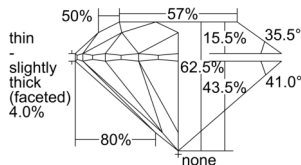

GIA®

FACSIMILE

GIA REPORT 3505322396

Verify this report at GIA.edu

GIA NATURAL DIAMOND DOSSIER®

August 30, 2024
GIA Report Number 3505322396
Shape and Cutting Style ..... Round Brilliant
Measurements ..... 4.26 - 4.28 x 2.67 mm

GRADING RESULTS

Carat Weight ..... 0.30 carat
Color Grade ..... F
Clarity Grade VS2
Cut Grade ..... Excellent

ADDITIONAL GRADING INFORMATION

Polish ..... Excellent
Symmetry ..... Excellent
Fluorescence ..... None
Clarity Characteristics ..... Cloud, Indented Natural
Inscription(s): GIA 3505322396

PROPORTIONS

GRADING SCALES

GIA COLOR SCALE	GIA CLARITY SCALE	GIA CUT SCALE	
D	FLAWLESS	EXCELLENT	
E	INTERNALLY FLAWLESS		
F		VVS₁	VERY GOOD
G	VVS₂		
H	VS₁	GOOD	
I	VS₂		
J	SI₁	FAIR	
K	SI₂		
L	I₁	POOR	
M	I₂		
N	I₃		
O			
P			
Q			
R			
S			
T			
U			
V			
W			
X			
Y			
Z