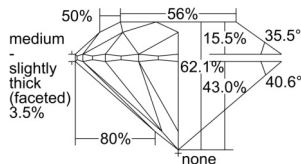

GIA®

FACSIMILE

GIA REPORT 3505323624

Verify this report at GIA.edu

GIA NATURAL DIAMOND DOSSIER®

August 30, 2024
GIA Report Number 3505323624
Shape and Cutting Style ..... Round Brilliant
Measurements ..... 4.51 - 4.53 x 2.81 mm

GRADING RESULTS

Carat Weight ..... 0.35 carat
Color Grade ..... E
Clarity Grade S11
Cut Grade ..... Excellent

ADDITIONAL GRADING INFORMATION

Polish ..... Excellent
Symmetry ..... Excellent
Fluorescence ..... None
Clarity Characteristics ..... Cloud, Crystal
Inscription(s): GIA 3505323624

PROPORTIONS

Profile to actual proportions

GRADING SCALES

GIA COLOR SCALE	GIA CLARITY SCALE	GIA CUT SCALE	
D	FLAWLESS	EXCELLENT	
E	INTERNALLY FLAWLESS		
F		VVS₁	VERY GOOD
G	VVS₂		
H	VS₁	GOOD	
I	VS₂		
J	S1₁	FAIR	
K	S1₂		
L	I₁	POOR	
M	I₂		
N	I₃		
O			
P			
Q			
R			
S			
T			
U			
V			
W			
X			
Y			
Z