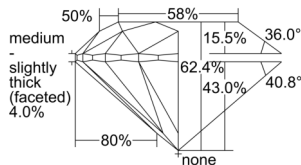

GIA®

FACSIMILE

GIA REPORT 3505325921

Verify this report at GIA.edu

GIA NATURAL DIAMOND DOSSIER®

September 02, 2024
GIA Report Number 3505325921
Shape and Cutting Style ..... Round Brilliant
Measurements ..... 4.67 - 4.69 x 2.92 mm

GRADING RESULTS

Carat Weight ..... 0.40 carat
Color Grade ..... H
Clarity Grade VS1
Cut Grade ..... Excellent

ADDITIONAL GRADING INFORMATION

Polish ..... Excellent
Symmetry ..... Excellent
Fluorescence ..... None
Clarity Characteristics ..... Cloud, Indented Natural
Inscription(s): GIA 3505325921

PROPORTIONS

Profile to actual proportions

GRADING SCALES

GIA COLOR SCALE	GIA CLARITY SCALE	GIA CUT SCALE	
D	FLAWLESS	EXCELLENT	
E	INTERNALLY FLAWLESS		
F		VVS₁	VERY GOOD
G	VVS₂		
H	VS₁	GOOD	
I	VS₂		
J	SI₁	FAIR	
K	SI₂		
L	I₁	POOR	
M			
N			
O	I₂		
P			
Q	I₃		
R			
S			
T			
U			
V			
W			
X			
Y			
Z