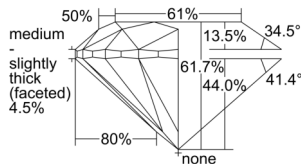

GIA®

FACSIMILE

GIA REPORT 3505328385

Verify this report at GIA.edu

GIA NATURAL DIAMOND DOSSIER®

September 02, 2024
GIA Report Number 3505328385
Shape and Cutting Style ..... Round Brilliant
Measurements ..... 4.69 - 4.71 x 2.90 mm

GRADING RESULTS

Carat Weight ..... 0.40 carat
Color Grade ..... D
Clarity Grade VS2
Cut Grade ..... Excellent

ADDITIONAL GRADING INFORMATION

Polish ..... Excellent
Symmetry ..... Excellent
Fluorescence ..... None
Clarity Characteristics ..... Crystal, Indented Natural
Inscription(s): GIA 3505328385

PROPORTIONS

Profile to actual proportions

GRADING SCALES

GIA COLOR SCALE	GIA CLARITY SCALE	GIA CUT SCALE	
D	FLAWLESS	EXCELLENT	
E	INTERNALLY FLAWLESS		
F		VVS₁	VERY GOOD
G	VVS₂		
H	VS₁	GOOD	
I	VS₂		
J	SI₁	FAIR	
K	SI₂		
L	I₁	POOR	
M	I₂		
N	I₃		
O			
P			
Q			
R			
S			
T			
U			
V			
W			
X			
Y			
Z