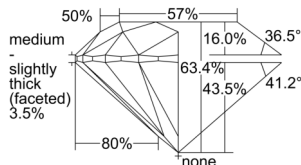

GIA®

FACSIMILE

GIA REPORT 3505328684

Verify this report at GIA.edu

GIA NATURAL DIAMOND DOSSIER®

September 02, 2024
GIA Report Number 3505328684
Shape and Cutting Style ..... Round Brilliant
Measurements ..... 6.08 - 6.14 x 3.87 mm

GRADING RESULTS

Carat Weight ..... 0.90 carat
Color Grade ..... K
Clarity Grade VVS1
Cut Grade ..... Excellent

ADDITIONAL GRADING INFORMATION

Polish ..... Excellent
Symmetry ..... Excellent
Fluorescence ..... Faint
Clarity Characteristics ..... Pinpoint, Feather
Inscription(s): GIA 3505328684

PROPORTIONS

Profile to actual proportions

GRADING SCALES

GIA COLOR SCALE	GIA CLARITY SCALE	GIA CUT SCALE
D	FLAWLESS	EXCELLENT
E	FLAWLESS	
F	INTERNALLY FLAWLESS	VERY GOOD
G	FLAWLESS	
H	VVS₁	GOOD
I	VVS₂	
J	VS₁	FAIR
K	VS₂	
L	SI₁	POOR
M	SI₂	
N	I₁	
O	I₂	
P	I₃	
Q		
R		
S		
T		
U		
V		
W		
X		
Y		
Z