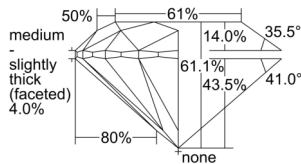

GIA®

FACSIMILE

GIA REPORT 3505329472

Verify this report at GIA.edu

GIA NATURAL DIAMOND DOSSIER®

September 02, 2024
GIA Report Number 3505329472
Shape and Cutting Style ..... Round Brilliant
Measurements ..... 4.58 - 4.62 x 2.81 mm

GRADING RESULTS

Carat Weight ..... 0.37 carat
Color Grade ..... F
Clarity Grade VVS2
Cut Grade ..... Excellent

ADDITIONAL GRADING INFORMATION

Polish ..... Excellent
Symmetry ..... Excellent
Fluorescence ..... None
Clarity Characteristics ..... Pinpoint, Cloud, Feather
Inscription(s): GIA 3505329472

PROPORTIONS

Profile to actual proportions

GRADING SCALES

GIA COLOR SCALE	GIA CLARITY SCALE	GIA CUT SCALE	
D	FLAWLESS	EXCELLENT	
E	INTERNALLY FLAWLESS		
F		VVS₁	VERY GOOD
G	VVS₂		
H	VS₁	GOOD	
I	VS₂		
J	SI₁	FAIR	
K	SI₂		
L	I₁	POOR	
M			
N			
O	I₂		
P			
Q			
R	I₃		
S			
T			
U			
V			
W			
X			
Y			
Z