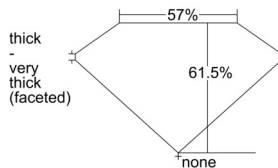

GIA®

FACSIMILE

GIA REPORT 3505329843

Verify this report at GIA.edu

GIA NATURAL DIAMOND DOSSIER®

September 02, 2024
GIA Report Number 3505329843
Shape and Cutting Style ..... Heart Brilliant
Measurements ..... 4.60 x 5.40 x 3.32 mm

GRADING RESULTS

Carat Weight ..... 0.50 carat
Color Grade ..... E
Clarity Grade VVS2

ADDITIONAL GRADING INFORMATION

Polish ..... Excellent
Symmetry ..... Very Good
Fluorescence ..... None
Clarity Characteristics ..... Pinpoint, Cloud, Surface Graining
Inscription(s): GIA 3505329843

PROPORTIONS

Profile not to actual proportions

GRADING SCALES

GIA COLOR SCALE		GIA CLARITY SCALE			
COLORLESS	D	VERY VERY SLIGHTLY INCLUDED	FLAWLESS		
	E		INTERNALLY FLAWLESS		
	F	VERY SLIGHTLY INCLUDED	VVS₁		
	G		VVS₂		
	H		VS₁		
	NEAR COLORLESS	I	SLIGHTLY INCLUDED	VS₂	
		J		SI₁	
		FAINT	K	INCLUDED	SI₂
			L		I₁
			M		I₂
VERT LIGHT	N	LIGHT	I₃		
	O				
	P				
	Q				
	R