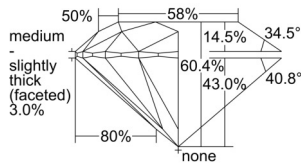

GIA®

FACSIMILE

GIA REPORT 3505330607

Verify this report at GIA.edu

GIA NATURAL DIAMOND DOSSIER®

September 02, 2024
GIA Report Number 3505330607
Shape and Cutting Style ..... Round Brilliant
Measurements ..... 5.15 - 5.18 x 3.12 mm

GRADING RESULTS

Carat Weight ..... 0.51 carat
Color Grade ..... G
Clarity Grade S11
Cut Grade ..... Excellent

ADDITIONAL GRADING INFORMATION

Polish ..... Excellent
Symmetry ..... Excellent
Fluorescence ..... None
Clarity Characteristics ..... Feather
Inscription(s): GIA 3505330607

PROPORTIONS

Profile to actual proportions

GRADING SCALES

GIA COLOR SCALE	GIA CLARITY SCALE	GIA CUT SCALE	
D	FLAWLESS	EXCELLENT	
E	INTERNALLY FLAWLESS		
F		VVS₁	VERY GOOD
G	VVS₂		
H	VS₁	GOOD	
I	VS₂		
J	S1₁	FAIR	
K	S1₂		
L	I₁	POOR	
M	I₂		
N	I₃		
O			
P			
Q			
R			
S			
T			
U			
V			
W			
X			
Y			
Z