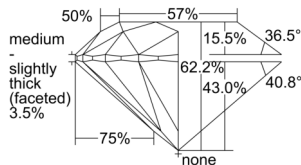

GIA®

FACSIMILE

GIA REPORT 3505332203

Verify this report at GIA.edu

GIA NATURAL DIAMOND DOSSIER®

September 03, 2024
GIA Report Number 3505332203
Shape and Cutting Style ..... Round Brilliant
Measurements ..... 4.32 - 4.35 x 2.70 mm

GRADING RESULTS

Carat Weight ..... 0.31 carat
Color Grade ..... H
Clarity Grade S11
Cut Grade ..... Excellent

ADDITIONAL GRADING INFORMATION

Polish ..... Excellent
Symmetry ..... Excellent
Fluorescence ..... None
Clarity Characteristics ..... Feather, Crystal, Knot, Cavity
Inscription(s): GIA 3505332203

PROPORTIONS

Profile to actual proportions

GRADING SCALES

GIA COLOR SCALE	GIA CLARITY SCALE	GIA CUT SCALE	
D	FLAWLESS	EXCELLENT	
E	INTERNALLY FLAWLESS		
F		VVS₁	VERY GOOD
G	VVS₂		
H	VS₁	GOOD	
I	VS₂		
J	S1₁	FAIR	
K	S1₂		
L	I₁	POOR	
M	I₂		
N	I₃		
O			
P			
Q			
R			
S			
T			
U			
V			
W			
X			
Y			
Z