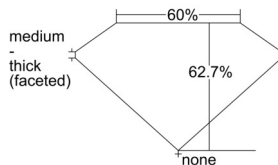

GIA®

FACSIMILE

GIA REPORT 3505332337

Verify this report at GIA.edu

GIA NATURAL DIAMOND DOSSIER®

September 02, 2024
GIA Report Number 3505332337
Shape and Cutting Style ..... Pear Brilliant
Measurements ..... 7.32 x 4.37 x 2.74 mm

GRADING RESULTS

Carat Weight ..... 0.51 carat
Color Grade ..... H
Clarity Grade VS1

ADDITIONAL GRADING INFORMATION

Polish ..... Very Good
Symmetry ..... Very Good
Fluorescence ..... None
Clarity Characteristics..... Crystal, Feather, Pinpoint, Cloud
Inscription(s): GIA 3505332337

PROPORTIONS

Profile not to actual proportions

GRADING SCALES

GIA COLOR SCALE		GIA CLARITY SCALE	
COLORLESS	D	VERY VERY SLIGHTLY INCLUDED	FLAWLESS
	E		INTERNALLY FLAWLESS
	F		VVS₁
	G		VVS₂
	H		VS₁
	I		VS₂
	J		SI₁
	K		SI₂
	L		I₁
	M		I₂
NEAR COLORLESS	N	SLIGHTLY INCLUDED	I₃
	O		
	P		
	Q		
FAINT	R		
	S		
	T		
	U		
VERT LIGHT	V		
	W		
	X		
	Y		
LIGHT	Z