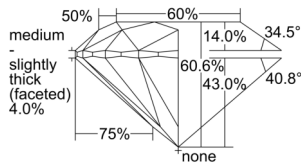

GIA®

FACSIMILE

GIA REPORT 3505334344

Verify this report at GIA.edu

GIA NATURAL DIAMOND DOSSIER®

September 03, 2024
GIA Report Number 3505334344
Shape and Cutting Style ..... Round Brilliant
Measurements ..... 3.64 - 3.66 x 2.21 mm

GRADING RESULTS

Carat Weight ..... 0.18 carat
Color Grade ..... G
Clarity Grade VS1
Cut Grade ..... Excellent

ADDITIONAL GRADING INFORMATION

Polish ..... Excellent
Symmetry ..... Excellent
Fluorescence ..... Faint
Clarity Characteristics ..... Cloud, Pinpoint
Inscription(s): GIA 3505334344

PROPORTIONS

Profile to actual proportions

GRADING SCALES

GIA COLOR SCALE	GIA CLARITY SCALE	GIA CUT SCALE
COLOURLESS	FLAWLESS	EXCELLENT
D	FLAWLESS	
E	INTERNALLY FLAWLESS	VERY GOOD
F	VVS₁	
G	VVS₂	
H	VS₁	GOOD
I	VS₂	
J	SI₁	FAIR
K	SI₂	
L	I₁	POOR
M	I₂	
N	I₃	
O		
P		
Q		
R		
S		
T		
U		
V		
W		
X		
Y		
Z