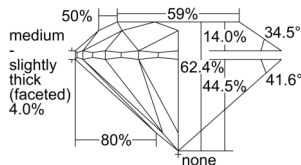

GIA®

FACSIMILE

GIA REPORT 3505334554

Verify this report at GIA.edu

GIA NATURAL DIAMOND DOSSIER®

September 03, 2024
GIA Report Number 3505334554
Shape and Cutting Style ..... Round Brilliant
Measurements ..... 5.37 - 5.39 x 3.36 mm

GRADING RESULTS

Carat Weight ..... 0.60 carat
Color Grade ..... H
Clarity Grade S11
Cut Grade ..... Excellent

ADDITIONAL GRADING INFORMATION

Polish ..... Excellent
Symmetry ..... Excellent
Fluorescence ..... None
Clarity Characteristics ..... Cloud, Feather
Inscription(s): GIA 3505334554

PROPORTIONS

Profile to actual proportions

GRADING SCALES

GIA COLOR SCALE	GIA CLARITY SCALE	GIA CUT SCALE	
D	FLAWLESS	EXCELLENT	
E	INTERNALLY FLAWLESS		
F		VVS₁	VERY GOOD
G	VVS₂		
H	VS₁	GOOD	
I	VS₂		
J	S1₁	FAIR	
K	S1₂		
L	I₁	POOR	
M	I₂		
N	I₃		
O			
P			
Q			
R			
S			
T			
U			
V			
W			
X			
Y			
Z