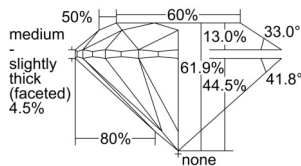

GIA®

FACSIMILE

GIA REPORT 3505338111

Verify this report at GIA.edu

GIA NATURAL DIAMOND DOSSIER®

September 04, 2024
GIA Report Number 3505338111
Shape and Cutting Style ..... Round Brilliant
Measurements ..... 4.31 - 4.33 x 2.67 mm

GRADING RESULTS

Carat Weight ..... 0.30 carat
Color Grade I
Clarity Grade VS1
Cut Grade ..... Excellent

ADDITIONAL GRADING INFORMATION

Polish ..... Excellent
Symmetry ..... Excellent
Fluorescence ..... Faint
Clarity Characteristics ..... Cloud, Pinpoint
Inscription(s): GIA 3505338111

PROPORTIONS

Profile to actual proportions

GRADING SCALES

GIA COLOR SCALE	GIA CLARITY SCALE	GIA CUT SCALE
D	FLAWLESS	EXCELLENT
E	FLAWLESS	
F	INTERNALLY FLAWLESS	VERY GOOD
G	FLAWLESS	
H	VVS₁	GOOD
I	VVS₂	
J	VS₁	FAIR
K	VS₂	
L	SI₁	POOR
M	SI₂	
N	I₁	
O	I₂	
P	I₃	
Q		
R		
S		
T		
U		
V		
W		
X		
Y		
Z