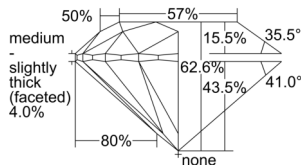

GIA®

FACSIMILE

GIA REPORT 3505349236

Verify this report at GIA.edu

GIA NATURAL DIAMOND DOSSIER®

September 06, 2024
GIA Report Number **3505349236**
Shape and Cutting Style ..... **Round Brilliant**
Measurements ..... **5.76 - 5.81 x 3.62 mm**

GRADING RESULTS

Carat Weight ..... **0.75 carat**
Color Grade ..... **H**
Clarity Grade ..... **Internally Flawless**
Cut Grade ..... **Excellent**

ADDITIONAL GRADING INFORMATION

Polish ..... **Excellent**
Symmetry ..... **Excellent**
Fluorescence ..... **None**
Clarity Characteristics... **Surface Graining, Minor Details of Polish**
Inspection(s): **GIA 3505349236**

PROPORTIONS

Profile to actual proportions

GRADING SCALES

GIA COLOR SCALE

COLOURLESS	D
	E
	F
	G
	H
	I
	J
NEAR COLOURLESS	K
	L
Faint	M
	N
	O
	P
Very Light	Q
	R
	S
	T
	U
	V
Light	W
	X
	Y
	Z

GIA CLARITY SCALE

FLAWLESS	INTERNAL FLAWLESS	VERY VERY SLIGHTLY INCLUDED	VERY SLIGHTLY INCLUDED	SLIGHTLY INCLUDED	INCLUDED	
						FLAWLESS
			VVS₁			
			VVS₂			
		VS₁				
		VS₂				
		SI₁				
		SI₂				
		I₁				
		I₂				
		I₃				

GIA CUT SCALE

EXCELLENT
VERY GOOD
GOOD
FAIR
POOR