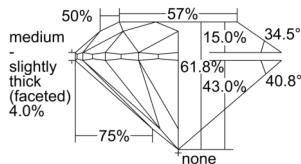

GIA®

FACSIMILE

GIA REPORT 3505352646

Verify this report at GIA.edu

GIA NATURAL DIAMOND DOSSIER®

September 06, 2024
GIA Report Number 3505352646
Shape and Cutting Style ..... Round Brilliant
Measurements ..... 4.48 - 4.50 x 2.78 mm

GRADING RESULTS

Carat Weight ..... 0.34 carat
Color Grade ..... K
Clarity Grade S11
Cut Grade ..... Excellent

ADDITIONAL GRADING INFORMATION

Polish ..... Excellent
Symmetry ..... Excellent
Fluorescence ..... None
Clarity Characteristics ..... Feather
Inscription(s): GIA 3505352646

PROPORTIONS

Profile to actual proportions

GRADING SCALES

GIA COLOR SCALE	GIA CLARITY SCALE	GIA CUT SCALE	
D	FLAWLESS	EXCELLENT	
E	INTERNALLY FLAWLESS		
F		VVS₁	VERY GOOD
G	VVS₂		
H	VS₁	GOOD	
I	VS₂		
J	S1₁	FAIR	
K	S1₂		
L	I₁	POOR	
M	I₂		
N	I₃		
O			
P			
Q			
R			
S			
T			
U			
V			
W			
X			
Y			
Z