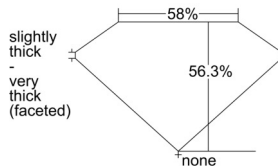

GIA®

FACSIMILE

GIA REPORT 3505353271

Verify this report at GIA.edu

GIA NATURAL DIAMOND DOSSIER®

September 04, 2024
GIA Report Number 3505353271
Shape and Cutting Style ..... Heart Brilliant
Measurements ..... 5.18 x 5.85 x 3.29 mm

GRADING RESULTS

Carat Weight ..... 0.59 carat
Color Grade ..... E
Clarity Grade VS1

ADDITIONAL GRADING INFORMATION

Polish ..... Excellent
Symmetry ..... Very Good
Fluorescence ..... None
Clarity Characteristics ..... Feather, Cloud
Inscription(s): GIA 3505353271

PROPORTIONS

Profile not to actual proportions

GRADING SCALES

GIA COLOR SCALE		GIA CLARITY SCALE	
COLORLESS	D	VERY VERY SLIGHTLY INCLUDED	FLAWLESS
	E		INTERNALLY FLAWLESS
	F		VS₁
	G		VS₂
	H		VS₁
	I		VS₂
	J		SI₁
	K		SI₂
	L		I₁
	M		I₂
NEAR COLORLESS	N	SLIGHTLY INCLUDED	I₃
	O		
	P		
	Q		
FAINT	R		
	S		
	T		
	U		
VERT LIGHT	V		
	W		
	X		
	Y		
LIGHT	Z