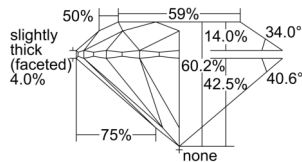

GIA®

FACSIMILE

GIA REPORT 3505354396

Verify this report at GIA.edu

GIA NATURAL DIAMOND DOSSIER®

September 04, 2024
GIA Report Number 3505354396
Shape and Cutting Style ..... Round Brilliant
Measurements ..... 5.74 - 5.78 x 3.47 mm

GRADING RESULTS

Carat Weight ..... 0.71 carat
Color Grade ..... D
Clarity Grade VS1
Cut Grade ..... Excellent

ADDITIONAL GRADING INFORMATION

Polish ..... Excellent
Symmetry ..... Excellent
Fluorescence ..... Medium Blue
Clarity Characteristics ..... Crystal, Cloud, Pinpoint
Inscription(s): GIA 3505354396

PROPORTIONS

Profile to actual proportions

GRADING SCALES

GIA COLOR SCALE	GIA CLARITY SCALE	GIA CUT SCALE	
D	FLAWLESS	EXCELLENT	
E	INTERNALLY FLAWLESS		
F		VVS₁	VERY GOOD
G	VVS₂		
H	VS₁	GOOD	
I	VS₂		
J	SI₁	FAIR	
K	SI₂		
L	I₁	POOR	
M	I₂		
N	I₃		
O			
P			
Q			
R			
S			
T			
U			
V			
W			
X			
Y			
Z