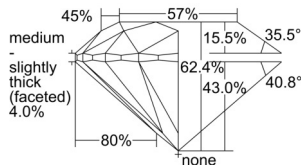

GIA®

FACSIMILE

GIA REPORT 3505354836

Verify this report at GIA.edu

GIA NATURAL DIAMOND DOSSIER®

September 05, 2024
GIA Report Number 3505354836
Shape and Cutting Style ..... Round Brilliant
Measurements ..... 5.21 - 5.24 x 3.26 mm

GRADING RESULTS

Carat Weight ..... 0.55 carat
Color Grade ..... G
Clarity Grade SI2
Cut Grade ..... Excellent

ADDITIONAL GRADING INFORMATION

Polish ..... Excellent
Symmetry ..... Excellent
Fluorescence ..... None
Clarity Characteristics ..... Cloud, Crystal
Inscription(s): GIA 3505354836

PROPORTIONS

Profile to actual proportions

GRADING SCALES

GIA COLOR SCALE	GIA CLARITY SCALE	GIA CUT SCALE	
D	FLAWLESS	EXCELLENT	
E	INTERNALLY FLAWLESS		
F		VVS₁	VERY GOOD
G	VVS₂		
H	VS₁	GOOD	
I	VS₂		
J	SI₁	FAIR	
K	SI₂		
L	I₁	POOR	
M	I₂		
N	I₃		
O			
P			
Q			
R			
S			
T			
U			
V			
W			
X			
Y			
Z