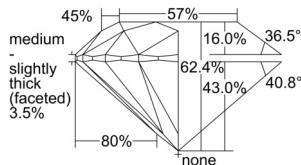

GIA®

FACSIMILE

GIA REPORT 3505356629

Verify this report at GIA.edu

GIA NATURAL DIAMOND DOSSIER®

September 05, 2024
GIA Report Number 3505356629
Shape and Cutting Style ..... Round Brilliant
Measurements ..... 5.73 - 5.76 x 3.59 mm

GRADING RESULTS

Carat Weight ..... 0.73 carat
Color Grade ..... F
Clarity Grade VS1
Cut Grade ..... Excellent

ADDITIONAL GRADING INFORMATION

Polish ..... Excellent
Symmetry ..... Excellent
Fluorescence ..... None
Clarity Characteristics ..... Cloud, Feather, Needle, Pinpoint
Inscription(s): GIA 3505356629

PROPORTIONS

Profile to actual proportions