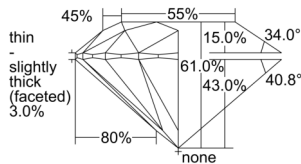

GIA®

FACSIMILE

GIA REPORT 3505356658

Verify this report at GIA.edu

GIA NATURAL DIAMOND DOSSIER®

September 05, 2024
GIA Report Number 3505356658
Shape and Cutting Style ..... Round Brilliant
Measurements ..... 4.52 - 4.54 x 2.76 mm

GRADING RESULTS

Carat Weight ..... 0.34 carat
Color Grade ..... G
Clarity Grade S11
Cut Grade ..... Excellent

ADDITIONAL GRADING INFORMATION

Polish ..... Excellent
Symmetry ..... Excellent
Fluorescence ..... None
Clarity Characteristics ..... Cloud
Inscription(s): GIA 3505356658

PROPORTIONS

Profile to actual proportions

GRADING SCALES

GIA COLOR SCALE	GIA CLARITY SCALE	GIA CUT SCALE	
D	FLAWLESS	EXCELLENT	
E	INTERNALLY FLAWLESS		
F		VVS₁	VERY GOOD
G	VVS₂		
H	VS₁	GOOD	
I	VS₂		
J	S1₁	FAIR	
K	S1₂		
L	I₁	POOR	
M	I₂		
N	I₃		
O			
P			
Q			
R			
S			
T			
U			
V			
W			
X			
Y			
Z