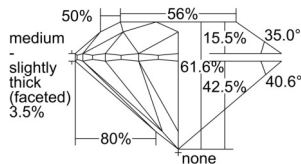

GIA®

FACSIMILE

GIA REPORT 3505357121

Verify this report at GIA.edu

GIA NATURAL DIAMOND DOSSIER®

September 04, 2024
GIA Report Number 3505357121
Shape and Cutting Style ..... Round Brilliant
Measurements ..... 4.77 - 4.79 x 2.95 mm

GRADING RESULTS

Carat Weight ..... 0.41 carat
Color Grade ..... K
Clarity Grade S11
Cut Grade ..... Excellent

ADDITIONAL GRADING INFORMATION

Polish ..... Excellent
Symmetry ..... Excellent
Fluorescence ..... None
Clarity Characteristics ..... Crystal
Inscription(s): GIA 3505357121

PROPORTIONS

Profile to actual proportions

GRADING SCALES

GIA COLOR SCALE	GIA CLARITY SCALE	GIA CUT SCALE	
D	FLAWLESS	EXCELLENT	
E	INTERNALLY FLAWLESS		
F		VVS₁	VERY GOOD
G	VVS₂		
H	VS₁	GOOD	
I	VS₂		
J	S1₁	FAIR	
K	S1₂		
L	I₁	POOR	
M	I₂		
N	I₃		
O			
P			
Q			
R			
S			
T			
U			
V			
W			
X			
Y			
Z