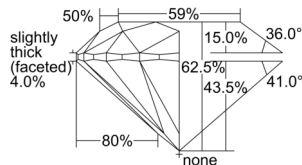

GIA®

FACSIMILE

GIA REPORT 3505373201

Verify this report at GIA.edu

GIA NATURAL DIAMOND DOSSIER®

September 06, 2024
GIA Report Number 3505373201
Shape and Cutting Style ..... Round Brilliant
Measurements ..... 5.34 - 5.38 x 3.35 mm

GRADING RESULTS

Carat Weight ..... 0.60 carat
Color Grade ..... H
Clarity Grade VS2
Cut Grade ..... Excellent

ADDITIONAL GRADING INFORMATION

Polish ..... Excellent
Symmetry ..... Excellent
Fluorescence ..... None
Clarity Characteristics ..... Cloud, Crystal, Feather
Inscription(s): GIA 3505373201

PROPORTIONS

Profile to actual proportions

GRADING SCALES

GIA COLOR SCALE	GIA CLARITY SCALE	GIA CUT SCALE	
D	FLAWLESS	EXCELLENT	
E	INTERNALLY FLAWLESS		
F		VVS₁	VERY GOOD
G	VVS₂		
H	VS₁	GOOD	
I	VS₂		
J	SI₁	FAIR	
K	SI₂		
L	I₁	POOR	
M	I₂		
N	I₃		
O			
P			
Q			
R			
S			
T			
U			
V			
W			
X			
Y			
Z