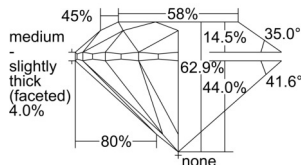

GIA®

FACSIMILE

GIA REPORT 3505374040

Verify this report at GIA.edu

GIA NATURAL DIAMOND DOSSIER®

September 06, 2024
GIA Report Number 3505374040
Shape and Cutting Style ..... Round Brilliant
Measurements ..... 5.04 - 5.07 x 3.18 mm

GRADING RESULTS

Carat Weight ..... 0.50 carat
Color Grade I
Clarity Grade S11
Cut Grade ..... Excellent

ADDITIONAL GRADING INFORMATION

Polish ..... Excellent
Symmetry ..... Excellent
Fluorescence ..... None
Clarity Characteristics ..... Crystal, Feather
Inscription(s): GIA 3505374040

PROPORTIONS

Profile to actual proportions

GRADING SCALES

GIA COLOR SCALE	GIA CLARITY SCALE	GIA CUT SCALE	
D	FLAWLESS	EXCELLENT	
E	INTERNALLY FLAWLESS		
F		VVS₁	VERY GOOD
G	VVS₂		
H	VS₁	GOOD	
I	VS₂		
J	S1₁	FAIR	
K	S1₂		
L	I₁	POOR	
M	I₂		
N	I₃		
O			
P			
Q			
R			
S			
T			
U			
V			
W			
X			
Y			
Z