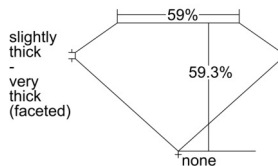

GIA®

FACSIMILE

GIA REPORT 3505374241

Verify this report at GIA.edu

GIA NATURAL DIAMOND DOSSIER®

September 06, 2024
GIA Report Number 3505374241
Shape and Cutting Style ..... Heart Brilliant
Measurements ..... 5.23 x 6.08 x 3.60 mm

GRADING RESULTS

Carat Weight ..... 0.70 carat
Color Grade ..... D
Clarity Grade SI1

ADDITIONAL GRADING INFORMATION

Polish ..... Excellent
Symmetry ..... Excellent
Fluorescence ..... None
Clarity Characteristics ..... Feather, Crystal
Inscription(s): GIA 3505374241

PROPORTIONS

Profile not to actual proportions

GRADING SCALES

GIA COLOR SCALE		GIA CLARITY SCALE		
NEAR COLORLESS	D	VERY VERY SLIGHTLY INCLUDED	FLAWLESS	
	E		INTERNALLY FLAWLESS	
	F	VERY SLIGHTLY INCLUDED	VVS₁	
	G		VVS₂	
	H		VS₁	
	FAINT	I	SLIGHTLY INCLUDED	VS₂
		J		SI₁
		K	INCLUDED	SI₂
		L		I₁
		M		I₂
N		I₃		
LIGHT	O			
	P			
	Q			
	R			
	S			
	T			
	U			
	V			
	W			
	X			
	Y			
	Z