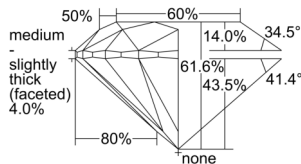

GIA®

FACSIMILE

GIA REPORT 3505375478

Verify this report at GIA.edu

GIA NATURAL DIAMOND DOSSIER®

September 10, 2024
GIA Report Number 3505375478
Shape and Cutting Style ..... Round Brilliant
Measurements ..... 5.08 - 5.10 x 3.14 mm

GRADING RESULTS

Carat Weight ..... 0.50 carat
Color Grade ..... D
Clarity Grade VS2
Cut Grade ..... Excellent

ADDITIONAL GRADING INFORMATION

Polish ..... Excellent
Symmetry ..... Excellent
Fluorescence ..... None
Clarity Characteristics ..... Crystal
Inscription(s): GIA 3505375478

PROPORTIONS

Profile to actual proportions

GRADING SCALES

GIA COLOR SCALE	GIA CLARITY SCALE	GIA CUT SCALE	
D	FLAWLESS	EXCELLENT	
E	INTERNALLY FLAWLESS		
F		VVS₁	VERY GOOD
G	VVS₂		
H	VS₁	GOOD	
I	VS₂		
J	SI₁	FAIR	
K	SI₂		
L	I₁	POOR	
M	I₂		
N	I₃		
O			
P			
Q			
R			
S			
T			
U			
V			
W			
X			
Y			
Z