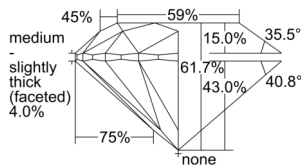

GIA®

FACSIMILE

GIA REPORT 3505375582

Verify this report at GIA.edu

GIA NATURAL DIAMOND DOSSIER®

September 06, 2024
GIA Report Number 3505375582
Shape and Cutting Style ..... Round Brilliant
Measurements ..... 4.60 - 4.62 x 2.84 mm

GRADING RESULTS

Carat Weight ..... 0.37 carat
Color Grade I
Clarity Grade S11
Cut Grade ..... Excellent

ADDITIONAL GRADING INFORMATION

Polish ..... Excellent
Symmetry ..... Excellent
Fluorescence ..... Medium Blue
Clarity Characteristics ..... Cloud, Crystal
Inscription(s): GIA 3505375582

PROPORTIONS

Profile to actual proportions

GRADING SCALES

GIA COLOR SCALE	GIA CLARITY SCALE	GIA CUT SCALE	
D	FLAWLESS	EXCELLENT	
E	INTERNALLY FLAWLESS		
F		VVS₁	VERY GOOD
G	VVS₂		
H	VS₁	GOOD	
I	VS₂		
J	S1₁	FAIR	
K	S1₂		
L	I₁	POOR	
M	I₂		
N	I₃		
O			
P			
Q			
R			
S			
T			
U			
V			
W			
X			
Y			
Z