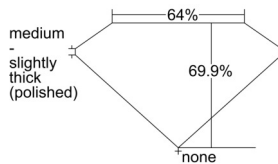

GIA®

FACSIMILE

GIA REPORT 3505377369

Verify this report at GIA.edu

GIA NATURAL DIAMOND DOSSIER®

September 09, 2024
GIA Report Number 3505377369
Shape and Cutting Style ..... **Cut-Cornered Rectangular Modified Brilliant**
Measurements ..... 4.60 x 3.31 x 2.31 mm

GRADING RESULTS

Carat Weight ..... 0.32 carat
Color Grade ..... D
Clarity Grade VS1

ADDITIONAL GRADING INFORMATION

Polish ..... Excellent
Symmetry ..... Excellent
Fluorescence ..... None
Clarity Characteristics ..... Crystal, Cloud, Pinpoint
Inscription(s): GIA 3505377369

PROPORTIONS

Profile not to actual proportions

GRADING SCALES

GIA COLOR SCALE		GIA CLARITY SCALE			
COLORLESS	D	VERY VERY SLIGHTLY INCLUDED	FLAWLESS		
	E		INTERNALLY FLAWLESS		
	F	VERY SLIGHTLY INCLUDED	VS₁		
	G		VS₂		
	H		VS₁		
	NEAR COLORLESS	I	SLIGHTLY INCLUDED	VS₂	
		J		SI₁	
		FAINT	K	INCLUDED	SI₂
			L		I₁
			M		I₂
VERT LIGHT	N	INCLUDED	I₃		
	O				
	P				
	Q				
	R				
LIGHT	S				
	T				
	U				
	V				
	W				
	X				
	Y				
	Z