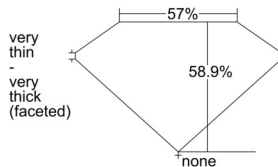

GIA®

FACSIMILE

GIA REPORT 3505380366

Verify this report at GIA.edu

GIA NATURAL DIAMOND DOSSIER®

September 09, 2024
GIA Report Number 3505380366
Shape and Cutting Style ..... Heart Brilliant
Measurements ..... 4.74 x 5.45 x 3.21 mm

GRADING RESULTS

Carat Weight ..... 0.50 carat
Color Grade ..... D
Clarity Grade VS2

ADDITIONAL GRADING INFORMATION

Polish ..... Very Good
Symmetry ..... Very Good
Fluorescence ..... None
Clarity Characteristics ..... Cloud, Feather, Cavity
Inscription(s): GIA 3505380366

PROPORTIONS

Profile not to actual proportions

GRADING SCALES

GIA COLOR SCALE		GIA CLARITY SCALE	
COLORLESS	D	VERY VERY SLIGHTLY INCLUDED	FLAWLESS
	E		INTERNALLY FLAWLESS
	F		VVS₁
	G		VVS₂
	H		VS₁
	I		VS₂
	J		SI₁
	K		SI₂
	L		I₁
	M		I₂
NEAR COLORLESS	N	SLIGHTLY INCLUDED	I₃
	O		
	P		
	Q		
	R		
FAINT	S		
	T		
	U		
	V		
	W		
VERY LIGHT	X		
	Y		
	Z		
LIGHT