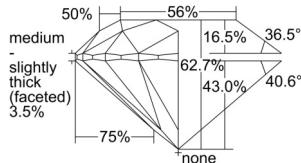

GIA®

FACSIMILE

GIA REPORT 3505380390

Verify this report at GIA.edu

GIA NATURAL DIAMOND DOSSIER®

September 10, 2024
GIA Report Number 3505380390
Shape and Cutting Style ..... Round Brilliant
Measurements ..... 5.72 - 5.75 x 3.59 mm

GRADING RESULTS

Carat Weight ..... 0.73 carat
Color Grade I
Clarity Grade VS1
Cut Grade ..... Excellent

ADDITIONAL GRADING INFORMATION

Polish ..... Excellent
Symmetry ..... Excellent
Fluorescence ..... None
Clarity Characteristics ..... Cloud, Pinpoint, Needle
Inscription(s): GIA 3505380390

PROPORTIONS

Profile to actual proportions

GRADING SCALES

GIA COLOR SCALE	GIA CLARITY SCALE	GIA CUT SCALE
D	FLAWLESS	EXCELLENT
E	INTERNALLY FLAWLESS	
F	VVS₁	VERY GOOD
G		
H	VS₁	GOOD
I		
J	VS₂	FAIR
K		
L	SI₁	POOR
M		
N	I₁	
O		
P	I₂	
Q		
R	I₃	
S		
T		
U		
V		
W		
X		
Y		
Z