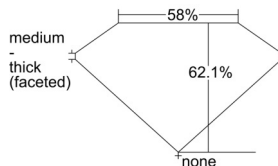

GIA®

FACSIMILE

GIA REPORT 3505381246

Verify this report at GIA.edu

GIA NATURAL DIAMOND DOSSIER®

September 09, 2024
GIA Report Number 3505381246
Shape and Cutting Style ..... Marquise Brilliant
Measurements ..... 9.40 x 4.86 x 3.02 mm

GRADING RESULTS

Carat Weight ..... 0.81 carat
Color Grade ..... G
Clarity Grade VVS2

ADDITIONAL GRADING INFORMATION

Polish ..... Excellent
Symmetry ..... Excellent
Fluorescence ..... Faint
Clarity Characteristics ..... Cloud, Pinpoint
Inscription(s): GIA 3505381246

PROPORTIONS

Profile not to actual proportions

GRADING SCALES

GIA COLOR SCALE		GIA CLARITY SCALE			
COLORLESS	D	VERY VERY SLIGHTLY INCLUDED	FLAWLESS		
	E		INTERNALLY FLAWLESS		
	F	VERY SLIGHTLY INCLUDED	VVS₁		
	G		VVS₂		
	H		VS₁		
	NEAR COLORLESS	I	SLIGHTLY INCLUDED	VS₂	
		J		SI₁	
		FAINT	K	INCLUDED	SI₂
			L		I₁
			M		I₂
VERY LIGHT			N	INCLUDED	I₃
			O		
			P		
	Q				
LIGHT	R				
	S				
	T				
	U				
	V				
	Z