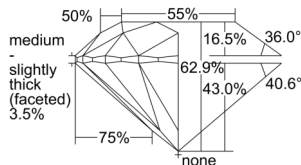

GIA®

FACSIMILE

GIA REPORT 3505382049

Verify this report at GIA.edu

GIA NATURAL DIAMOND DOSSIER®

September 12, 2024
GIA Report Number 3505382049
Shape and Cutting Style ..... Round Brilliant
Measurements ..... 5.95 - 6.00 x 3.76 mm

GRADING RESULTS

Carat Weight ..... 0.83 carat
Color Grade ..... F
Clarity Grade VVS2
Cut Grade ..... Excellent

ADDITIONAL GRADING INFORMATION

Polish ..... Excellent
Symmetry ..... Excellent
Fluorescence ..... Faint
Clarity Characteristics ..... Cloud, Pinpoint
Inscription(s): GIA 3505382049

PROPORTIONS

Profile to actual proportions

GRADING SCALES

GIA COLOR SCALE	GIA CLARITY SCALE	GIA CUT SCALE
D	FLAWLESS	EXCELLENT
E	FLAWLESS	
F	INTERNALLY FLAWLESS	VERY GOOD
G	FLAWLESS	
H	VVS₁	GOOD
I	VVS₂	
J	VS₁	FAIR
K	VS₂	
L	SI₁	POOR
M	SI₂	
N	I₁	
O	I₂	
P	I₃	
Q		
R		
S		
T		
U		
V		
W		
X		
Y		
Z