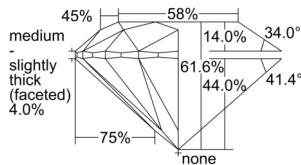

GIA®

FACSIMILE

GIA REPORT 3505383073

Verify this report at GIA.edu

GIA NATURAL DIAMOND DOSSIER®

September 10, 2024
GIA Report Number 3505383073
Shape and Cutting Style ..... Round Brilliant
Measurements ..... 5.17 - 5.19 x 3.19 mm

GRADING RESULTS

Carat Weight ..... 0.52 carat
Color Grade ..... G
Clarity Grade VVS2
Cut Grade ..... Excellent

ADDITIONAL GRADING INFORMATION

Polish ..... Excellent
Symmetry ..... Excellent
Fluorescence ..... Faint
Clarity Characteristics ..... Pinpoint
Inscription(s): GIA 3505383073

PROPORTIONS

Profile to actual proportions

GRADING SCALES

GIA COLOR SCALE	GIA CLARITY SCALE	GIA CUT SCALE	
D	FLAWLESS	EXCELLENT	
E	INTERNALLY FLAWLESS		
F		VVS₁	VERY GOOD
G	VVS₂		
H	VS₁	GOOD	
I	VS₂		
J	SI₁	FAIR	
K	SI₂		
L	I₁	POOR	
M			
N			
O	I₂		
P			
Q			
R	I₃		
S			
T			
U			
V			
W			
X			
Y			
Z