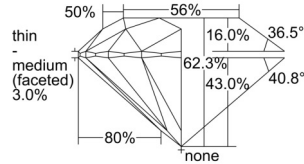

GIA®

FACSIMILE

GIA REPORT 3505384387

Verify this report at GIA.edu

GIA NATURAL DIAMOND DOSSIER®

September 09, 2024
GIA Report Number 3505384387
Shape and Cutting Style ..... Round Brilliant
Measurements ..... 4.71 - 4.74 x 2.94 mm

GRADING RESULTS

Carat Weight ..... 0.40 carat
Color Grade ..... K
Clarity Grade S11
Cut Grade ..... Excellent

ADDITIONAL GRADING INFORMATION

Polish ..... Excellent
Symmetry ..... Excellent
Fluorescence ..... Faint
Clarity Characteristics..... Crystal, Cloud, Feather, Cavity
Inscription(s): GIA 3505384387

PROPORTIONS

Profile to actual proportions

GRADING SCALES

GIA COLOR SCALE	GIA CLARITY SCALE	GIA CUT SCALE
COLOURLESS	FLAWLESS	EXCELLENT
D	INTERNALLY FLAWLESS	
E	VVS₁	VERY GOOD
F		
G	VVS₂	
H	VS₁	GOOD
I		
J	VS₂	
K	SI₁	FAIR
L		
M	SI₂	
N	I₁	POOR
O		
P	I₂	
Q	I₃	
R		
S		
T		
U		
V		
W		
X		
Y		
Z