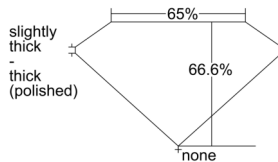

GIA®

FACSIMILE

GIA REPORT 3505386723

Verify this report at GIA.edu

GIA NATURAL DIAMOND DOSSIER®

September 10, 2024
GIA Report Number 3505386723
Shape and Cutting Style ..... **Cut-Cornered Rectangular Modified Brilliant**
Measurements ..... 4.41 x 3.49 x 2.33 mm

GRADING RESULTS

Carat Weight ..... 0.31 carat
Color Grade ..... D
Clarity Grade VVS2

ADDITIONAL GRADING INFORMATION

Polish ..... Excellent
Symmetry ..... Very Good
Fluorescence ..... None
Clarity Characteristics ..... Pinpoint
Inscription(s): GIA 3505386723

PROPORTIONS

Profile not to actual proportions

GRADING SCALES

GIA COLOR SCALE		GIA CLARITY SCALE			
COLORLESS	D	VERY VERY SLIGHTLY INCLUDED	FLAWLESS		
	E		INTERNALLY FLAWLESS		
	F	VERY SLIGHTLY INCLUDED	VVS₁		
	G		VVS₂		
	H		VS₁		
	NEAR COLORLESS	I	SLIGHTLY INCLUDED	VS₂	
		J		SI₁	
		FAINT	K	INCLUDED	SI₂
			L		I₁
			M		I₂
VERT LIGHT	N	LIGHT	I₃		
	O				
	P				
	Q				
	R				
	S				
	T