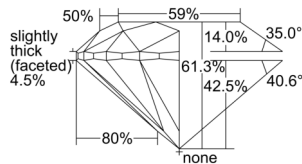

GIA®

FACSIMILE

GIA REPORT 3505388143

Verify this report at GIA.edu

GIA NATURAL DIAMOND DOSSIER®

September 09, 2024
GIA Report Number 3505388143
Shape and Cutting Style ..... Round Brilliant
Measurements ..... 4.27 - 4.29 x 2.63 mm

GRADING RESULTS

Carat Weight ..... 0.30 carat
Color Grade ..... F
Clarity Grade S11
Cut Grade ..... Excellent

ADDITIONAL GRADING INFORMATION

Polish ..... Excellent
Symmetry ..... Excellent
Fluorescence ..... None
Clarity Characteristics ..... Feather, Crystal
Inscription(s): GIA 3505388143

PROPORTIONS

Profile to actual proportions

GRADING SCALES

GIA COLOR SCALE	GIA CLARITY SCALE	GIA CUT SCALE	
D	FLAWLESS	EXCELLENT	
E	INTERNALLY FLAWLESS		
F		VVS₁	VERY GOOD
G	VVS₂		
H	VS₁	GOOD	
I	VS₂		
J	S1₁	FAIR	
K	S1₂		
L	I₁	POOR	
M	I₂		
N	I₃		
O			
P			
Q			
R			
S			
T			
U			
V			
W			
X			
Y			
Z