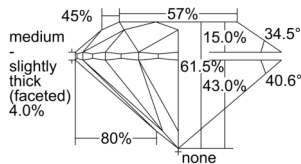

GIA®

FACSIMILE

GIA REPORT 3505392723

Verify this report at GIA.edu

GIA NATURAL DIAMOND DOSSIER®

September 11, 2024
GIA Report Number 3505392723
Shape and Cutting Style ..... Round Brilliant
Measurements ..... 4.33 - 4.36 x 2.67 mm

GRADING RESULTS

Carat Weight ..... 0.31 carat
Color Grade ..... H
Clarity Grade VVS1
Cut Grade ..... Excellent

ADDITIONAL GRADING INFORMATION

Polish ..... Excellent
Symmetry ..... Excellent
Fluorescence ..... None
Clarity Characteristics..... Pinpoint, Internal Graining, Feather
Inscription(s): GIA 3505392723

PROPORTIONS

Profile to actual proportions

GRADING SCALES

GIA COLOR SCALE	GIA CLARITY SCALE	GIA CUT SCALE
D	FLAWLESS	EXCELLENT
E	FLAWLESS	
F	INTERNALLY FLAWLESS	VERY GOOD
G	FLAWLESS	
H	VVS₁	GOOD
I	VVS₂	
J	VS₁	FAIR
K	VS₂	
L	SI₁	POOR
M	SI₂	
N	I₁	
O	I₂	
P	I₃	
Q		
R		
S		
T		
U		
V		
W		
X		
Y		
Z