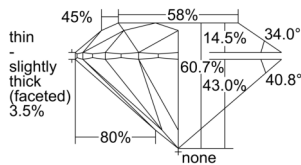

GIA®

FACSIMILE

GIA REPORT 3505393039

Verify this report at GIA.edu

GIA NATURAL DIAMOND DOSSIER®

September 11, 2024
GIA Report Number 3505393039
Shape and Cutting Style ..... Round Brilliant
Measurements ..... 3.87 - 3.90 x 2.36 mm

GRADING RESULTS

Carat Weight ..... 0.21 carat
Color Grade ..... E
Clarity Grade VS2
Cut Grade ..... Excellent

ADDITIONAL GRADING INFORMATION

Polish ..... Excellent
Symmetry ..... Excellent
Fluorescence ..... None
Clarity Characteristics ..... Cloud
Inscription(s): GIA 3505393039

PROPORTIONS

GRADING SCALES

GIA COLOR SCALE	GIA CLARITY SCALE	GIA CUT SCALE	
D	FLAWLESS	EXCELLENT	
E	INTERNALLY FLAWLESS		
F		VVS₁	VERY GOOD
G	VVS₂		
H	VS₁	GOOD	
I	VS₂		
J	SI₁	FAIR	
K	SI₂		
L	I₁	POOR	
M			
N			
O	I₂		
P			
Q			
R	I₃		
S			
T			
U			
V			
W			
X			
Y			
Z