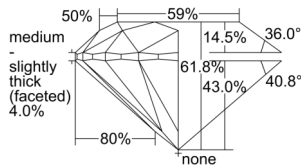

GIA®

FACSIMILE

GIA REPORT 3505396266

Verify this report at GIA.edu

GIA NATURAL DIAMOND DOSSIER®

September 12, 2024
GIA Report Number 3505396266
Shape and Cutting Style ..... Round Brilliant
Measurements ..... 4.80 - 4.83 x 2.98 mm

GRADING RESULTS

Carat Weight ..... 0.43 carat
Color Grade ..... G
Clarity Grade VVS2
Cut Grade ..... Excellent

ADDITIONAL GRADING INFORMATION

Polish ..... Excellent
Symmetry ..... Excellent
Fluorescence ..... Medium Blue
Clarity Characteristics ..... Needle, Pinpoint
Inscription(s): GIA 3505396266

PROPORTIONS

Profile to actual proportions

GRADING SCALES

GIA COLOR SCALE		GIA CLARITY SCALE		GIA CUT SCALE		
COLORLESS	D	VERY VERY SLIGHTLY INCLUDED	FLAWLESS	EXCELLENT		
	E		INTERNALLY FLAWLESS			
	F		VVS₁			
	G		VVS₂			
	NEAR COLORLESS	H	VERY SLIGHTLY INCLUDED	VS₁	VERY GOOD	
		I		VS₂		
		FAINT	J	SLIGHTLY INCLUDED	SI₁	FAIR
			K		SI₂	
	L		I₁			
	VERY LIGHT		M	INCLUDED	I₂	POOR
N			I₃			
O						
P						
LIGHT	Q					
	R					
	S					
	T					
	U					
	V					
	W					
	X					
Y						
Z